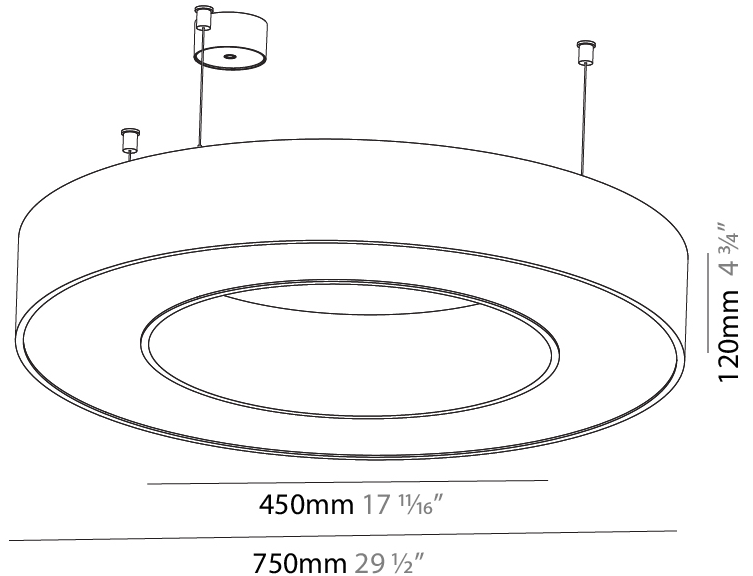

GENERAL

Series: Glorious
Subseries: Glorious
Brand: Prolight
Division: Architectural
Mounting Type: Suspension
Mounting Location: Ceiling
Subcategory: Ambient

PHYSICAL

Shape: Round
Diameter (mm): 750
Diameter (in): 29 1/2
Height (mm): 120
Height (in): 4 3/4
Max. Overall Height (mm): 2120
Max. Overall Height (in): 83 7/16
Light Distribution: Direct
Weight (kg): 7.062
Weight (lbs): 15.56
Diffuser: PMMA - Opal or Micro-Prism
Fixture Finish: SSR / BKV / CWI / CRY / HAB / UFT / ITA / RUA / FTG / MYG / LOD / PUS / FRO / FUP / KIA / POP / BLS / SPG / MEY / GOH / GUM / CHC / COM / ABZ / JAG / OBR / MOS / ROR
Fixture Material: Aluminum

ELECTRICAL

Lamp Type: LED (Zhaga Standard)
Input Wattage (W): 30
Total Output Wattage (W): 24 / 19.2 (3500K)
Dimming: Non-Dimming / Phase Dimming (120Vac only) / 0-10V Dimming
Driver Included: Yes
Driver Location: Integrated
Driver Type: Constant Current
Driver Class: Class 2
Input Voltage (V): 120 - 277
Constant Current (MA): 350 / 600 (3500K)

LED

Color Temperature (°K): 3000 / 3500 / 4000
Max. Delivered Lumen (lm): 2770 / 2862 / 2920
CRI: >80 CRI
Efficiency (%): 65
Lamp Life (hrs): 50000

OPTICAL

RATINGS AND CERTIFICATIONS

Certified By: Certified for North American Standards
IP rating: IP20