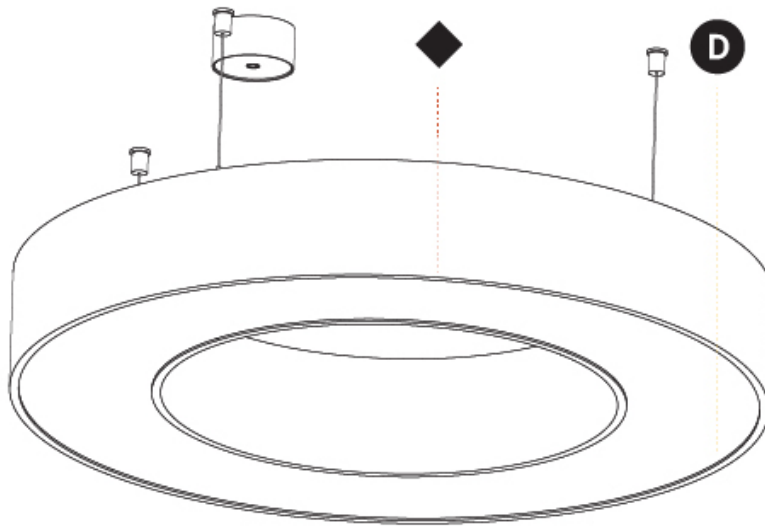

A30201-

PROJECT _____

TYPE _____

SPECIFIER _____

QUANTITY _____

DATE _____

A